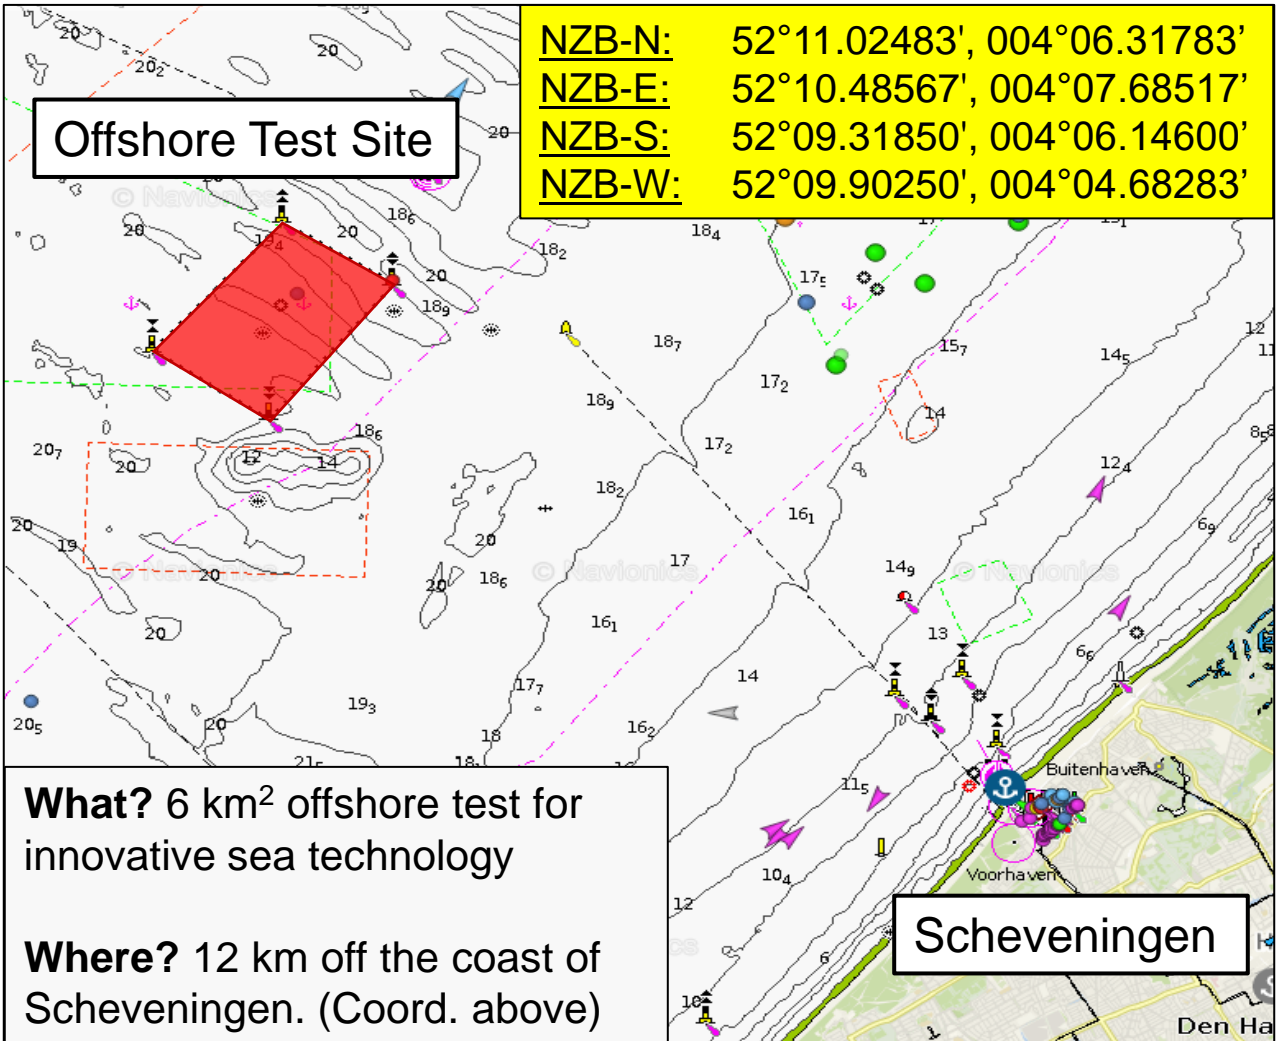

WARNING: Risk of collision

24/7 monitoring by Royal Dirkzwager

If infringed: any damages will be recovered from vessel

More info? Scan QR code or contact:

Coordinator Ir. Zinzi Reimert
zinzi@northseafarmers.org
+31-(0)70-318 44 44
www.northseafarmers.org